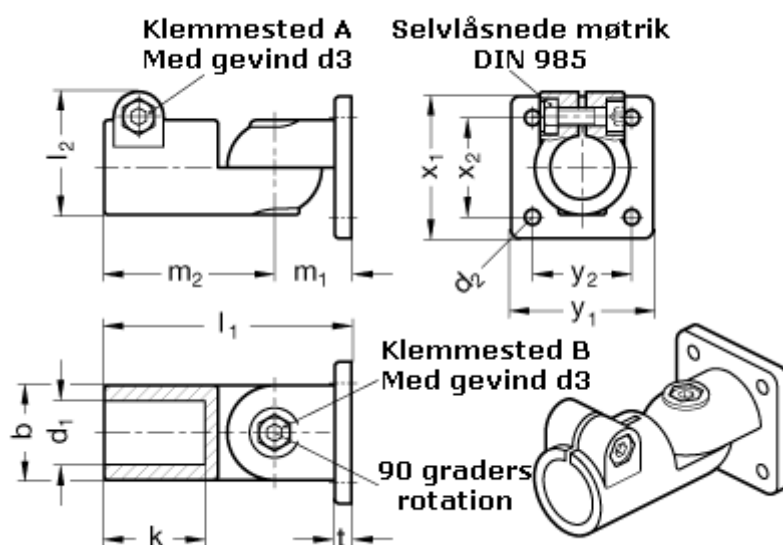

Article number: 20282B20S2BL

Description: E+G Swivel clamp connector joint  
GN 282-B20-S-2-BL

## Measures

$b = 40$	$m_2 = 72$
$d_1 = B20$	$t = 7$
$d_2 = 6.5$	$x_1 = 60$
$d_3 = M 8$	$x_2 = 42$
$k = 42.5$	$y_1 = 60$
$l_1 = 104.5$	$y_2 = 42$
$l_2 = 52.0$	
$m_1 = 32.5$	